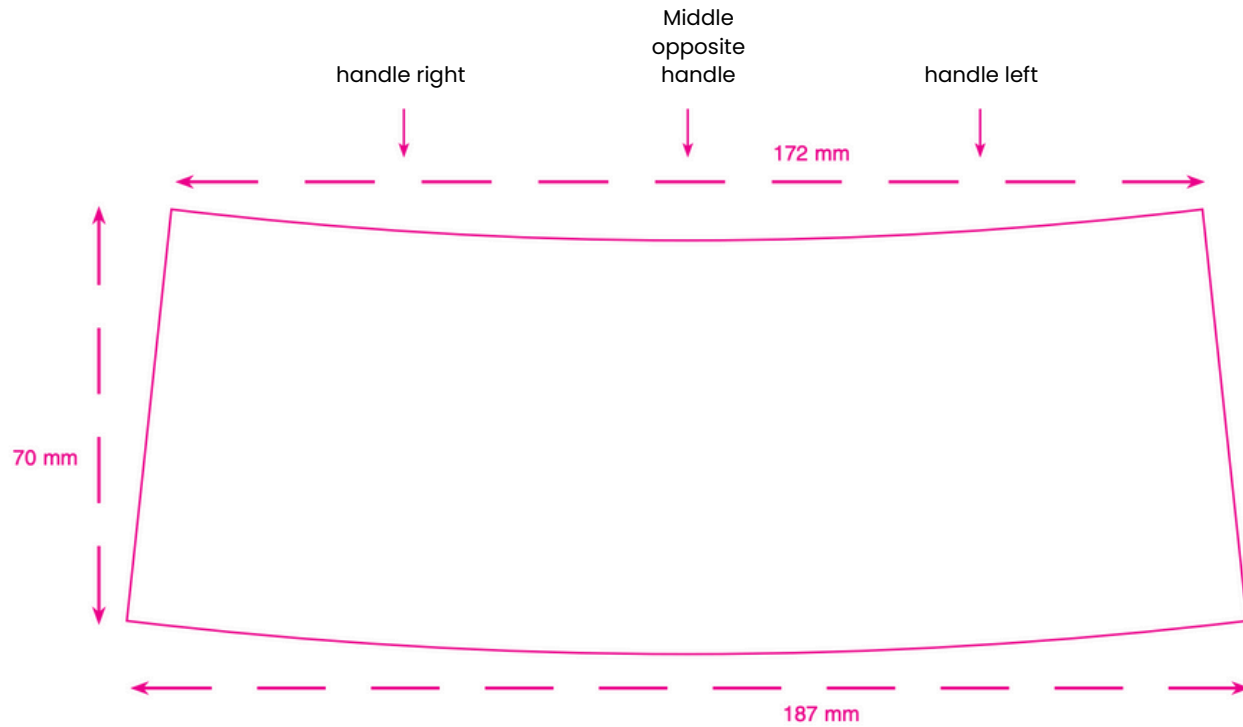

Please elaborate in two or three sentences why you chose the design.

If you have questions, please reach out to
info@vancouverchristmasmarket.com

MUG

Inside Logo

Sample Image

Printable place for
text or picture